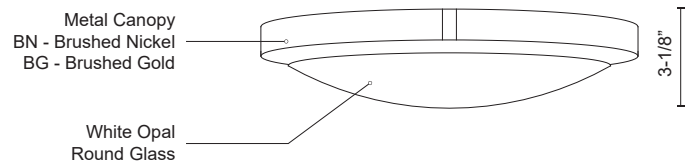

FLOYD
501122-5CCT
 FLUSH MOUNT

PROJECT

501122-LED-5CCT
 Brushed Nickel

501122BG-LED-5CCT
 Brushed Gold

SPECIFICATION DETAILS

Fixture Dimensions	D17" x H3-1/8"
Light Source	AC LED Module
Wattage	24W
Total Lumens	2125lm
Delivered Lumens	BN-1085lm*
Voltage	120V
Color Temperature	Selectable CCT 2700K/3000K/3500K/4000K/5000K
CRI (Ra)	90CRI
LED Rated Life	50,000 hours
Dimming	100% - 10%, ELV Dimmer (Not Included)
Glass Details	Opal Glass
Location	Dry
Illumination Direction	Downlight
Mounting Style	All Orientation; Ceiling and Wall;
CEC Title 24 JA8	Yes, JA8-2022
Paint Finish	BG01; BN01;

* For custom options, consult factory for details.

* For warranty information, please visit www.kuzcolighting.com/warranty

DESCRIPTION

Single LED flush mount ceiling fixture with round white opal glass. Metal details in brushed nickel & brushed gold finish, and is equipped with our powerful 120V AC LED technology